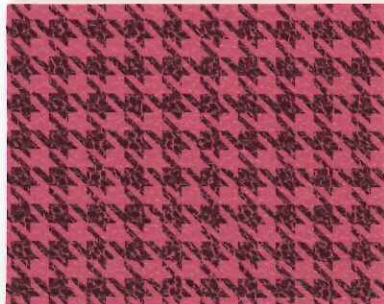

Lunar *Canis* collection

AGUA
UPHOLSTERY FABRICS

See Lunar card, Version 8.6,
for co-ordinating Scorpio &
Aquarius colours

Canis Grey

Canis Rose

Canis Cream

Canis Plum

Canis Cornflower

Canis Apple

Canis Teal

Canis Sky

Anti-Microbial

Bleach
Cleanable

Fire Retardant
Crib 5

Stain Resistant
Protech®

Waterproof